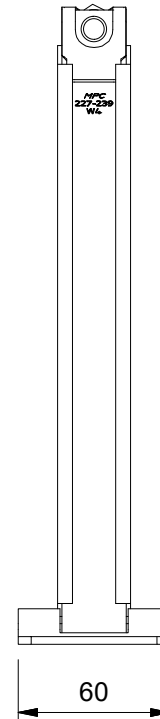

Front view (1 : 3)

Side view (1 : 3)

Iso view (1 : 3)

Bottom view (1 : 3)

Item	Qty	Description	Material
1	1	Clamppart	Stainless Steel AISI 304
2	1	MPC Industries, Console for light accuclamp, 2R, W5	Stainless Steel AISI 316
3	1	Rubber profile	Rubber, EPDM 65°, ±5° shore

		© 2016 MPC INDUSTRIES BV, developed and designed by MPC INDUSTRIES BV	
		General Tolerances: according to: DIN 2768-vL	
<p>NOTICE TO PERSONS RECEIVING THIS DRAWING AND/OR TECHNICAL INFORMATION:</p> <p>MPC Industries BV claims proprietary rights to the material disclosed hereon. This drawing and/or technical information is issued in confidence for engineering information only and may not be reproduced or used to manufacture anything shown or referred to hereon without direct written permission from MPC Industries BV to the user. This drawing and/or technical information is the property of MPC Industries BV and is loaned for mutual assistance to be returned when its purpose has been served.</p> <p>THIS DRAWING AND/OR TECHNICAL INFORMATION IS THE PROPERTY OF MPC INDUSTRIES BV</p> <p>DO NOT SCALE FROM DRAWING.</p>		SURFACE TREATMENT AND OR PROTECTION:	
		Material:	
Doc no.: ACCUL5222233.dwg		Third angle projection:	
<p>Drawn by: Gy.Kardos</p> <p>Creation date: 08/06/2016</p> <p>Checked by:</p> <p>Checked date:</p> <p>Scale 1:3</p> <p>Units: mm</p> <p>Status: Released</p>		<p>Part number:</p> <h1>ACCUL5222233</h1> <p>Description:</p> <p>MPC Industries, Light accumulator clamp, Ø 222-233 mm, W5</p>	
		Revision:	
		Format: A3	
MPC Industries B. V. Badweg 38 8401 BL Gorredijk Postbus 225 8400 AE Gorredijk. Tel.: . 0513 465477 Fax.: 0513 465736			