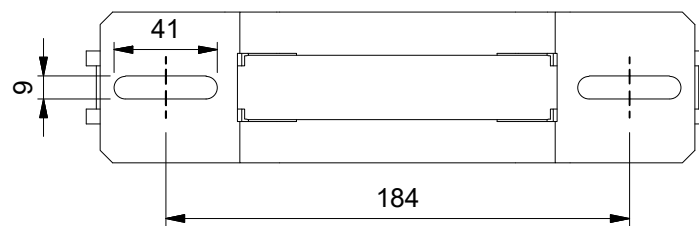

Front view (1 : 3)

Side view (1 : 3)

Iso view (1 : 3)

Bottom view (1 : 3)

Item	Qty	Description	Material
1	1	Clamppart	Stainless Steel AISI 304
2	1	MPC Industries, Console for light accuclamp, 2R, W5	Stainless Steel AISI 316
3	1	Rubber profile	Rubber, EPDM 65°, ±5° shore

		© 2016 MPC INDUSTRIES BV, developed and designed by MPC INDUSTRIES BV	
		General Tolerances: according to: DIN 2768-vL	
<p>NOTICE TO PERSONS RECEIVING THIS DRAWING AND/OR TECHNICAL INFORMATION:</p> <p>MPC Industries BV claims proprietary rights to the material disclosed hereon. This drawing and/or technical information is issued in confidence for engineering information only and may not be reproduced or used to manufacture anything shown or referred to hereon without direct written permission from MPC Industries BV to the user. This drawing and/or technical information is the property of MPC Industries BV and is loaned for mutual assistance to be returned when its purpose has been served.</p> <p>THIS DRAWING AND/OR TECHNICAL INFORMATION IS THE PROPERTY OF MPC INDUSTRIES BV</p> <p>DO NOT SCALE FROM DRAWING.</p>		SURFACE TREATMENT AND OR PROTECTION:	
		Material:	
Doc no.: ACCUL5222233.dwg		Third angle projection:	
<p>Drawn by: Gy.Kardos</p> <p>Creation date: 08/06/2016</p> <p>Checked by:</p> <p>Checked date:</p> <p>Scale 1:3</p> <p>Units: mm</p> <p>Status: Released</p>		<p>Part number:</p> <h1>ACCUL5222233</h1> <p>Description:</p> <p>MPC Industries, Light accumulator clamp, Ø 222-233 mm, W5</p>	
		Revision:	
		Format: A3	
MPC Industries B. V. Badweg 38 8401 BL Gorredijk Postbus 225 8400 AE Gorredijk. Tel.: . 0513 465477 Fax.: 0513 465736			