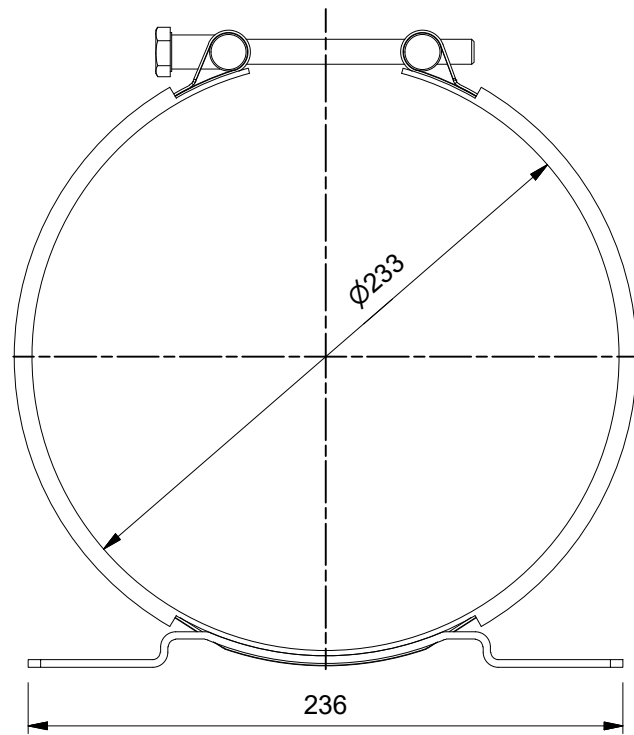

Front view (1 : 3)

Side view (1 : 3)

Iso view (1 : 3)

Bottom view (1 : 3)

Item	Qty	Description	Material
1	1	Clamppart	Stainless Steel AISI 304
2	1	MPC Industries, Console for light accuclamp, 2R, W5	Stainless Steel AISI 316
3	1	Rubber profile	Rubber, EPDM 65°, ±5° shore

		© 2016 MPC INDUSTRIES BV, developed and designed by MPC INDUSTRIES BV	
		General Tolerances: according to: DIN 2768-vL	
<p>NOTICE TO PERSONS RECEIVING THIS DRAWING AND/OR TECHNICAL INFORMATION:</p> <p>MPC Industries BV claims proprietary rights to the material disclosed hereon. This drawing and/or technical information is issued in confidence for engineering information only and may not be reproduced or used to manufacture anything shown or referred to hereon without direct written permission from MPC Industries BV to the user. This drawing and/or technical information is the property of MPC Industries BV and is loaned for mutual assistance to be returned when its purpose has been served.</p> <p>THIS DRAWING AND/OR TECHNICAL INFORMATION IS THE PROPERTY OF MPC INDUSTRIES BV</p> <p>DO NOT SCALE FROM DRAWING.</p>		SURFACE TREATMENT AND OR PROTECTION:	
		Material:	
Doc no.: ACCUL5222233.dwg		Third angle projection:	
<p>Drawn by: Gy.Kardos</p> <p>Creation date: 08/06/2016</p> <p>Checked by:</p> <p>Checked date:</p> <p>Scale 1:3</p> <p>Units: mm</p> <p>Status: Released</p>		<p>Part number:</p> <h1>ACCUL5222233</h1> <p>Description:</p> <p>MPC Industries, Light accumulator clamp, Ø 222-233 mm, W5</p>	
		Revision:	
		Format: A3	
MPC Industries B. V. Badweg 38 8401 BL Gorredijk Postbus 225 8400 AE Gorredijk. Tel.: . 0513 465477 Fax.: 0513 465736			