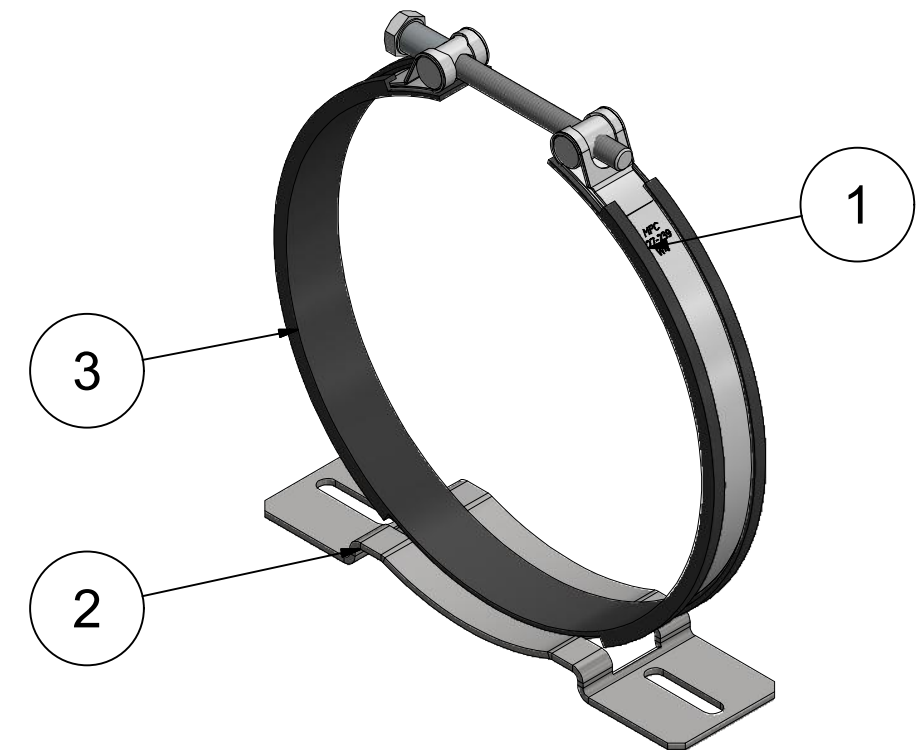

Front view (1 : 3)

Side view (1 : 3)

Iso view (1 : 3)

Bottom view (1 : 3)

Item	Qty	Description	Material
1	1	Clamppart	Stainless Steel AISI 304
2	1	MPC Industries, Console for light accuclamp, 2R, W5	Stainless Steel AISI 316
3	1	Rubber profile	Rubber, EPDM 65°, ±5° shore

		© 2016 MPC INDUSTRIES BV, developed and designed by MPC INDUSTRIES BV	
		General Tolerances: according to: DIN 2768-vL	
<p>NOTICE TO PERSONS RECEIVING THIS DRAWING AND/OR TECHNICAL INFORMATION:</p> <p>MPC Industries BV claims proprietary rights to the material disclosed hereon. This drawing and/or technical information is issued in confidence for engineering information only and may not be reproduced or used to manufacture anything shown or referred to hereon without direct written permission from MPC Industries BV to the user. This drawing and/or technical information is the property of MPC Industries BV and is loaned for mutual assistance to be returned when its purpose has been served.</p> <p>THIS DRAWING AND/OR TECHNICAL INFORMATION IS THE PROPERTY OF MPC INDUSTRIES BV</p> <p>DO NOT SCALE FROM DRAWING.</p>		SURFACE TREATMENT AND OR PROTECTION:	
		Material:	
Doc no.: ACCUL5222233.dwg		Third angle projection:	
<p>Drawn by: Gy.Kardos</p> <p>Creation date: 08/06/2016</p> <p>Checked by:</p> <p>Checked date:</p> <p>Scale 1:3</p> <p>Units: mm</p> <p>Status: Released</p>		<p>Part number:</p> <h1>ACCUL5222233</h1> <p>Description:</p> <p>MPC Industries, Light accumulator clamp, Ø 222-233 mm, W5</p>	
		Revision:	
		Format: A3	
MPC Industries B. V. Badweg 38 8401 BL Gorredijk Postbus 225 8400 AE Gorredijk. Tel.: . 0513 465477 Fax.: 0513 465736			